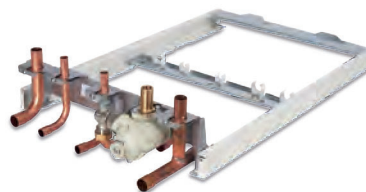

ACCESSORIES

PremierPack Pro
Part Number: 3.028421
BS7593: 2019 compliant

**+3 YEAR
WARRANTY**