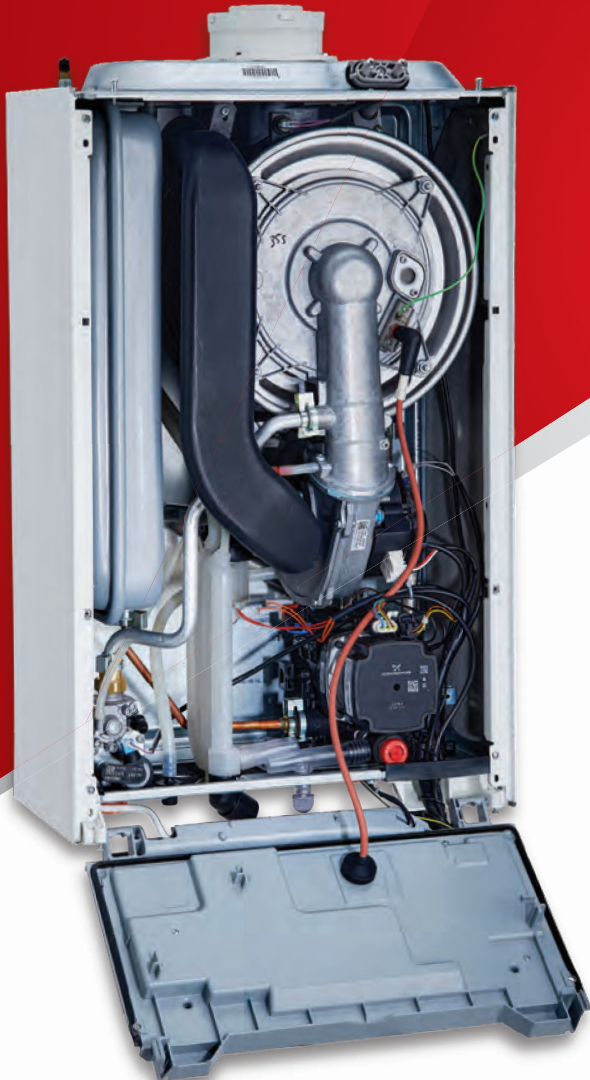

E-TEC NXS System boilers

**7 YEAR
WARRANTY**

KEY FEATURES:

- + Stainless steel heat exchanger with a single pass coil moulded in thermoplastic to make the boiler lighter
- + Delta T variable speed operation pump
- + Adjustable heating flow temperature to allow increased efficiency
- + Customisable range output on both heating and domestic hot water
- + Priority Domestic Hot Water (PDHW) compatible (X-plan)
- + Combined expansion relief with condensate drain
- + Weather compensation compatible
- + Open Therm and Alpha BUS control compatible
- + Removable push fit flue connection
- + Zinc plated expansion vessel to prevent corrosion

BOILER SPECIFICATIONS

Model	Part number	CH output (kW)	Boiler dimensions H x W x D (mm)	Lift weight (kg)	Standard warranty	Modulation range	Max. horizontal flue length (m)	Max. vertical flue length (m)
E-Tec 20 NXS	3.033117	26.1	712 x 440 x 255	30.6	7 yr	1:6	12	14
E-Tec 30 NXS	3.033119	30.4	712 x 440 x 255	32.8	7 yr	1:6	12	14
E-Tec 35 NXS	3.033120	34.8	712 x 440 x 255	32.8	7 yr	1:6	12	14

LPG models available

ACCESSORIES

500mm EasyFlue	1000mm EasyFlue	Vertical flue	PMK (black)	Pipe cross-over	Weather comp.	Trace heating kit	Climatic RF*	Climatic Hard Wired*	Comfort 2 channel
3.031805	3.031806	3.031812	6.2001300	3.028658	3.022383	6.5500050	3.022143	3.022144	3.022142

*Alpha Diverter Valve Kit must be used.

INDIRECT CYLINDER

Our E-Tec system boilers can be combined with an indirect cylinder for complete heating and hot water solutions.

Kit Number	Description
6.1000300	E-Tec 205 NX and 180 litre cylinder
6.1000301	E-Tec 305 NX and 210 litre cylinder
6.1000305	E-Tec 355 NX and 250 litre cylinder
6.1000306	E-Tec 355 NX and 300 litre cylinder